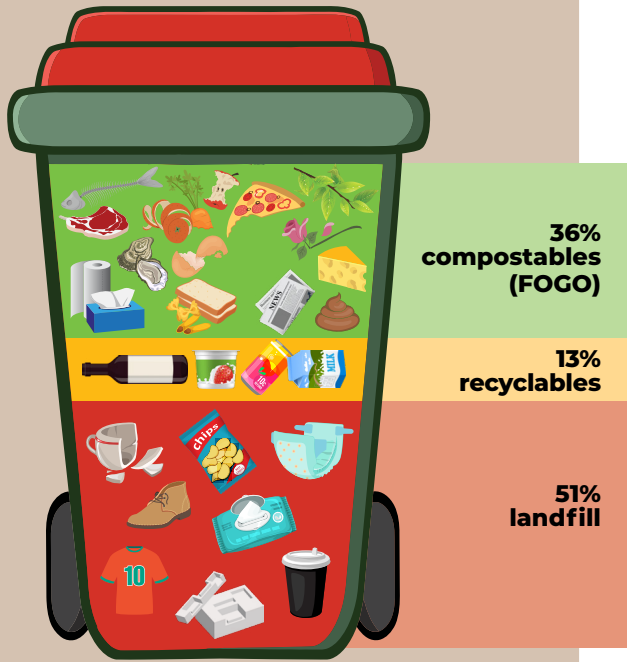

WHAT IS IN A TYPICAL RED LANDFILL BIN?

Currently only 51% of the contents of the average red landfill bin should actually be in the red bin. 36% are compostable materials that can go in the green FOGO bin.

Bin audit results from the Weekly Green FOGO Bin trial area, June 2023.

DON'T KNOW WHICH BIN?
Head to WHICHBIN.SA.GOV.AU
or scan the QR code

SHOULD GO IN THE GREEN FOGO BIN

Food scraps raw and cooked	Tea leaves and coffee grounds	Meat, bones and seafood
Paper towel and tissues	Compostable bags and food ware	Lawn clippings and weeds
Prunings, leaves and twigs	NO plastic packaged food	NO clothing, textiles or footwear
NO dirt, building materials, or rocks	NO general waste	NO garden tools or hoses

SHOULD GO IN THE YELLOW RECYCLING BIN

Ensure items are empty, rinsed, dry and left loose - not in a bag!

Paper and cardboard	Rigid plastic containers	Juice and milk cartons
Tins and cans	Glass bottles and jars	Aluminium foil and trays
Aerosols (empty)	NO polystyrene foam	NO clothing, textiles or footwear
NO dirt, building materials, or rocks	NO plastic bags or wrapping	NO broken crockery or glassware

GOES IN THE RED WASTE TO LANDFILL BIN

Not all waste can be placed in the red bin. If in doubt head to WHICHBIN.COM.AU

Soft plastics	Polystyrene foam	Clothing, textiles or footwear	Single use nappies	Broken crockery and glassware	Ropes and hoses	Wipes
NO cooking or motor oil	NO liquid paint	NO tyres	NO e-waste or batteries	NO dirt, building materials, or rocks	NO chemicals or poisons	NO medicines, sharps or xrays